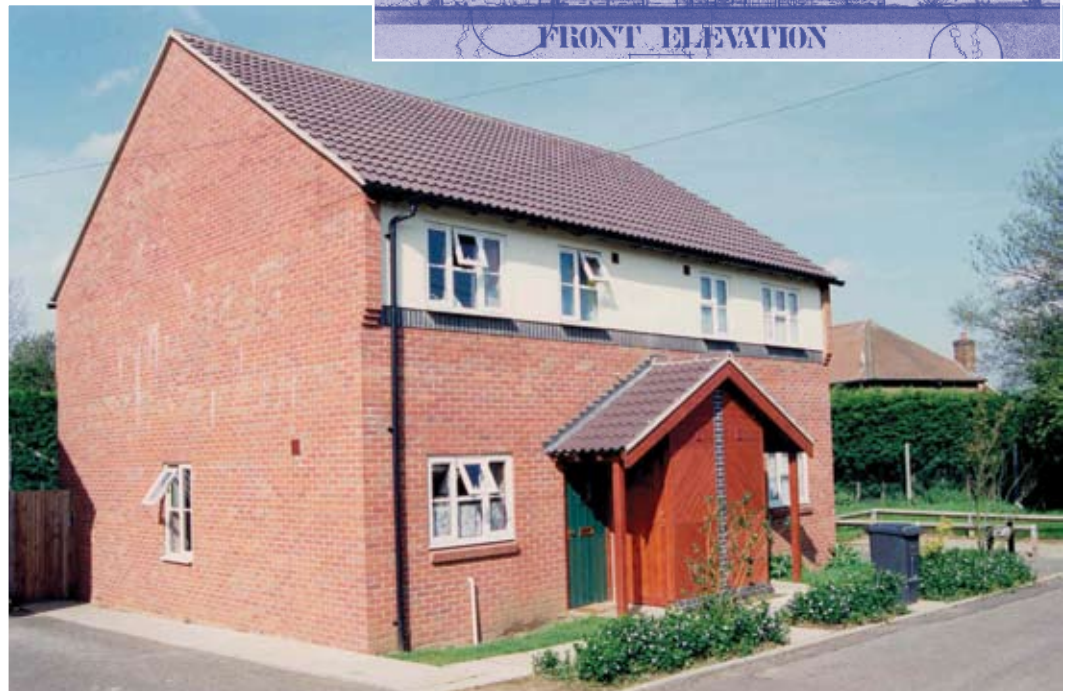

The Glebe, St Ippolyts, Hertfordshire

working together for better housing

The vicar of the church in St Ippolyts identified an urgent need for affordable housing for local people who were struggling to be able to stay in the village. He approached Howard Cottage with the possibility of using a redundant piece of church land available next to the vicarage and allotments.

Working closely with the church and the parish council, Howard Cottage was able to build six two and three bedroom houses which were let to people living in the village or who had a local connection with St Ippolyts.